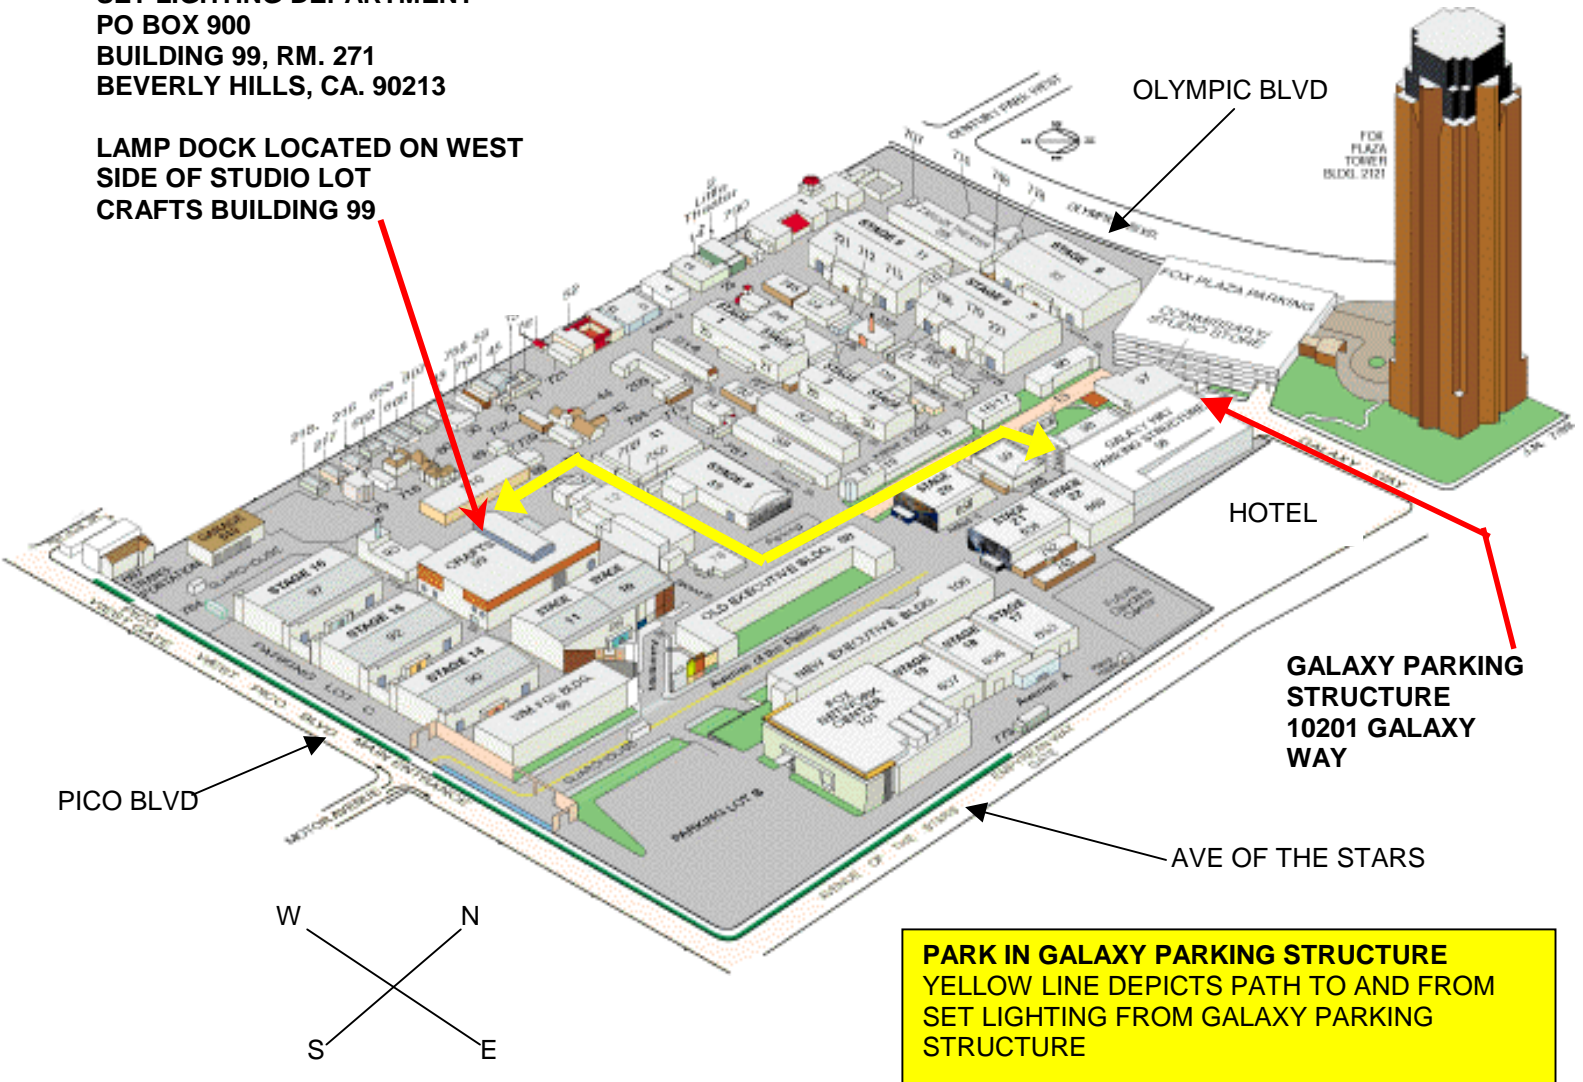

SET LIGHTING DEPARTMENT

SET LIGHTING DEPARTMENT
PO BOX 900
BUILDING 99, RM. 271
BEVERLY HILLS, CA. 90213

LAMP DOCK LOCATED ON WEST
SIDE OF STUDIO LOT
CRAFTS BUILDING 99

**PARK IN GALAXY PARKING STRUCTURE
YELLOW LINE DEPICTS PATH TO AND FROM
SET LIGHTING FROM GALAXY PARKING
STRUCTURE**

SET LIGHTING DEPARTMENT INFORMATION

- NORMAL BUSINESS HOURS 6:00 AM TO 6:00 PM
- OFFICE PHONE 310-369-1133. TAKES RECORDED MESSAGES AFTER HOURS
- CALL BOARD PHONE RECORDING (AFTER 5:00 PM DAILY) 310-369-1412
- STUDIO ADDRESS: 10201 WEST PICO BLVD,
LOS ANGELES, CA. 90064
- DEPARTMENT HEAD: ARTHUR FRANTZ
- ASISSTANT DEPARTMENT HEAD: AL BUDNIAK
- DEPARTMENT SECRETARY: SANDY HERMANS
- RENTALS: JOHN DiTOMASO, TONY MATERAZZI
- STUDIO OPERATOR 310-369-1000. SECURITY 310-369-2335
- PARKING LOT LOCATED AT 10201 GALAXY WAY. TURN WEST BOUND FROM AVE OF THE STARS.
STRUCTURE IS ON YOUR LEFT.